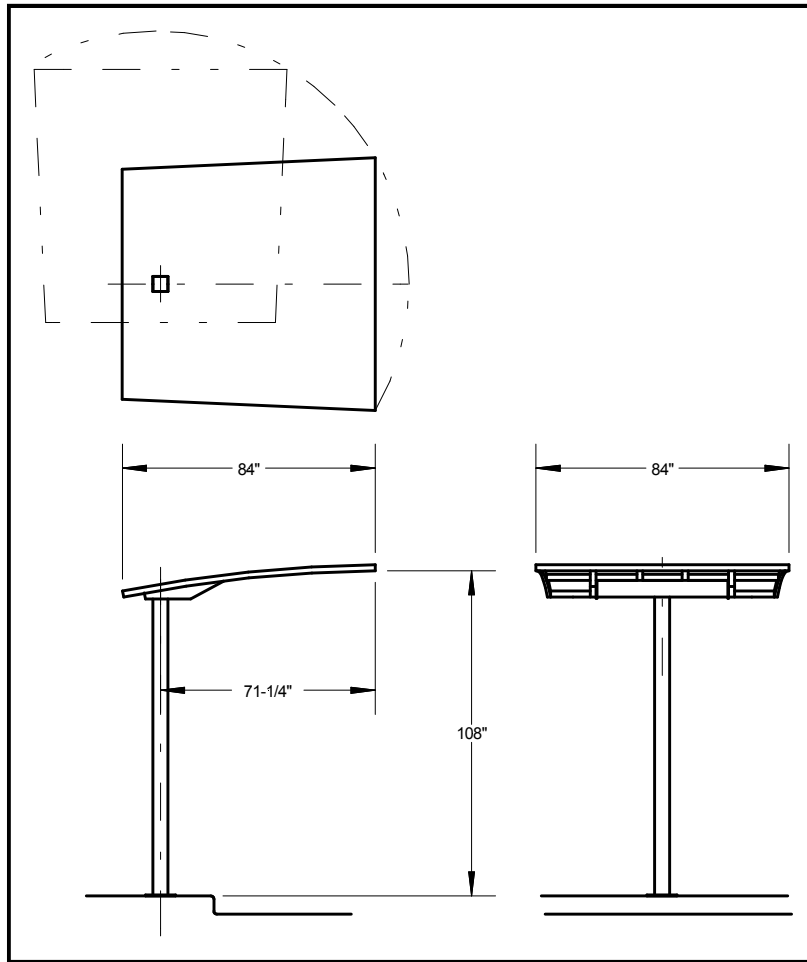

## Features:

- Large 7' x 7' canopy
- Light weight aluminum construction.
- Optional auto-return pivoting canopy.
- Optional 6' fluorescent canopy light.
- Optional light box & banner kit for added graphics.

## Physical Dimensions:

### **Materials:**

Post: 5" square steel. Black - Standard.

Canopy: 100% aluminum construction.

Frame: tubing and plate 6063-T6.

Top cladding: .063" alum. sheet 3003 series aluminum.

Red - Standard