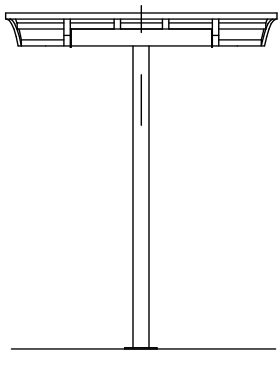

## Physical Dimensions:

### **Materials:**

Post: 5" square steel. Black - Standard.

Canopy: 100% aluminum construction.

Frame: tubing and plate 6063-T6.

Top cladding: .063" alum. sheet 3003 series aluminum.

Red - Standard

## Signage Options:

Basic Unit

Standard Light Box  
12" x 44" Horizontal

Standard Light Box  
12" x 44" Vertical

Two Pole Banner Kit  
Banner Not Included

AWNEX, Inc.  
260 Valley Street, Suite 100, Ball Ground, GA 30107  
Ph: 770-704-7140, Fax: 770-704-7647  
[www.awnexinc.com](http://www.awnexinc.com)