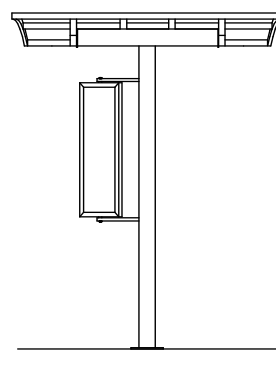

## Physical Dimensions:

### **Materials:**

Post: 5" square steel. Black - Standard.

Canopy: 100% aluminum construction.

Frame: tubing and plate 6063-T6.

Top cladding: .063" alum. sheet 3003 series aluminum.

Red - Standard

## Signage Options:

Basic Unit

Standard Light Box  
12" x 44" Horizontal

Standard Light Box  
12" x 44" Vertical

Two Pole Banner Kit  
Banner Not Included

AWNEX, Inc.  
260 Valley Street, Suite 100, Ball Ground, GA 30107  
Ph: 770-704-7140, Fax: 770-704-7647  
[www.awnexinc.com](http://www.awnexinc.com)