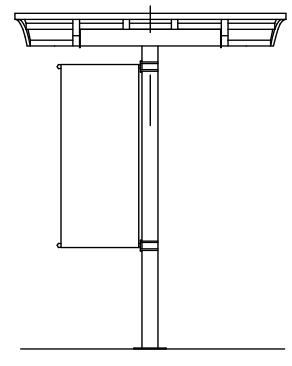

## Physical Dimensions:

### **Materials:**

Post: 5" square steel. Black - Standard.

Canopy: 100% aluminum construction.

Frame: tubing and plate 6063-T6.

Top cladding: .063" alum. sheet 3003 series aluminum.

Red - Standard

## Signage Options:

Basic Unit

Standard Light Box  
12" x 44" Horizontal

Standard Light Box  
12" x 44" Vertical

Two Pole Banner Kit  
Banner Not Included

AWNEX, Inc.  
260 Valley Street, Suite 100, Ball Ground, GA 30107  
Ph: 770-704-7140, Fax: 770-704-7647  
[www.awnexinc.com](http://www.awnexinc.com)