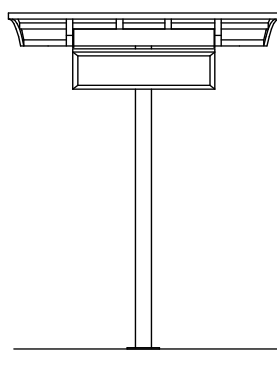

## Physical Dimensions:

### **Materials:**

Post: 5" square steel. Black - Standard.

Canopy: 100% aluminum construction.

Frame: tubing and plate 6063-T6.

Top cladding: .063" alum. sheet 3003 series aluminum.

Red - Standard

## Signage Options:

Basic Unit

Standard Light Box  
12" x 44" Horizontal

Standard Light Box  
12" x 44" Vertical

Two Pole Banner Kit  
Banner Not Included

AWNEX, Inc.  
260 Valley Street, Suite 100, Ball Ground, GA 30107  
Ph: 770-704-7140, Fax: 770-704-7647  
[www.awnexinc.com](http://www.awnexinc.com)