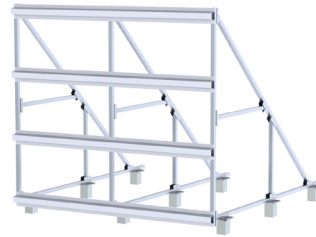

HOLLYWOOD

SUNSCREEN SYSTEM

ROOF SCREENS

Description:

The Hollywood roof screens allow you to accent your properties' design intent that's both functional and aesthetically pleasing. They are effective at disguising building systems, and are a great solution to dress-up your properties' curb appeal.

Structure

Low Frame

High Frame

Roof Mounted Base Plate

Modular construction allows quick installation and easy adjustment of our roof screen sys-

Cladding

Standing Seam

Louvers