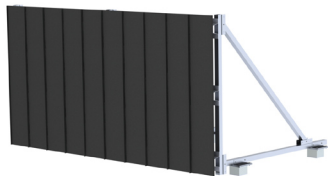

HOLLYWOOD

SUNSCREEN SYSTEM

ROOF SCREENS

Description:

The Hollywood roof screens allow you to accent your properties' design intent that's both functional and aesthetically pleasing. They are effective at disguising building systems, and are a great solution to dress-up your properties' curb appeal.

Structure

Low Frame

High Frame

Roof Mounted Base Plate

Modular construction allows quick installation and easy adjustment of our roof screen sys-

Cladding

Standing Seam

Louvers

Corrugated Panels

Choose from multiple cladding options or let AWNEX design to your specifications. Cladding can be applied in multiple orientations and angles to achieve a custom appearance.

Contact:

Sales@awnexinc.com 770-704-7140
www.awnexinc.com