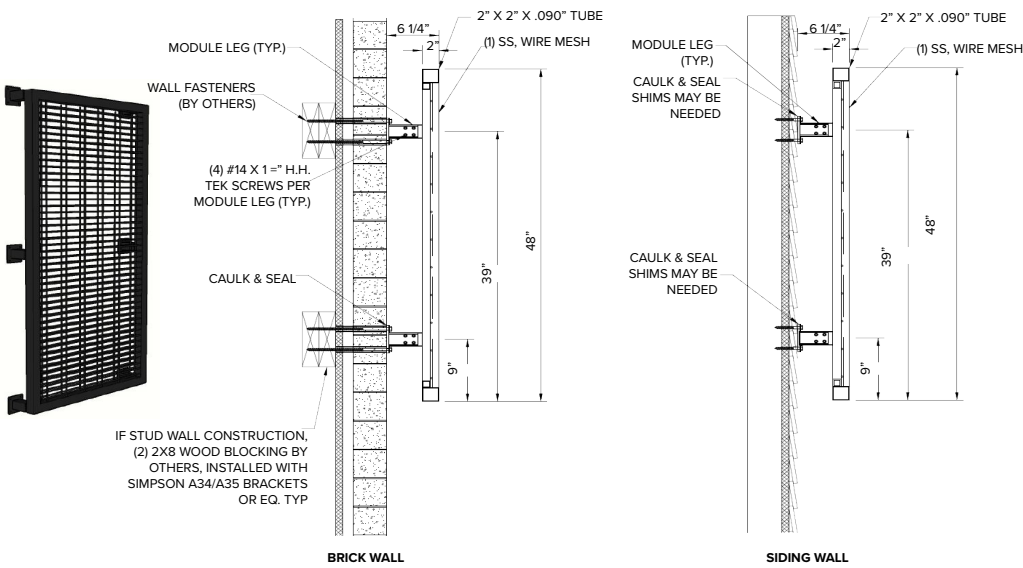

HOLLYWOOD

SCREEN SYSTEM

The Hollywood system is an effective way to obscure rooftop equipment, or to use as a decorative wall panel for added curb appeal on any property. These aluminum constructed systems are offered with multiple cladding options and can be applied in multiple orientations and angles to achieve a custom appearance. The Hollywood system is a great way to add a finishing touch.

ROOF SCREEN DETAIL

CLADDING OPTIONS

Louvers

Corrugated Panels

LIGHTING OPTIONS

DETAIL Z - TYP Z-BLADE ATTACHMENT DETAIL

Different color options are available. Contact a sales team member for more information.

LOUVERED WALL PANELS

LOUVERED WALL PANEL EXAMPLE

WALL SCREENS

GREEN SCREENS

PRIVACY SCREENS