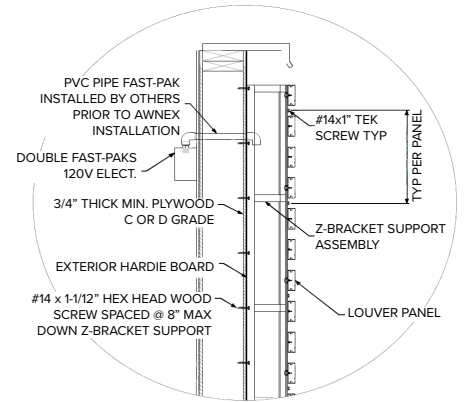

ROOF SCREEN DETAIL

CLADDING OPTIONS

Louvers

Corrugated Panels

LIGHTING OPTIONS

DETAIL Z - TYP Z-BLADE ATTACHMENT DETAIL

Different color options are available. Contact a sales team member for more information.