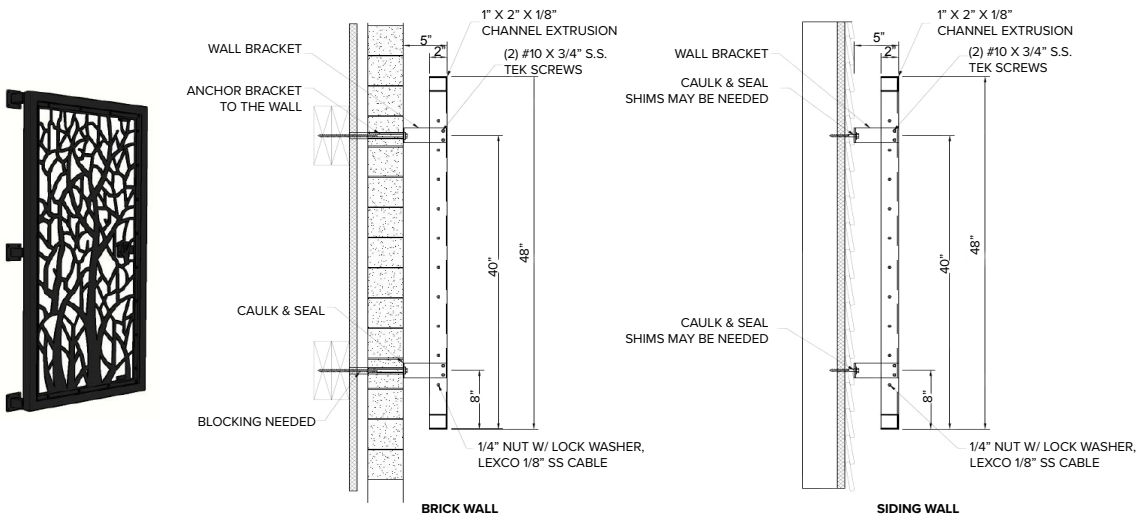

HOLLYWOOD

SCREEN SYSTEM

The Hollywood system is an effective way to obscure rooftop equipment, or to use as a decorative wall panel for added curb appeal on any property. These aluminum constructed systems are offered with multiple cladding options and can be applied in multiple orientations and angles to achieve a custom appearance. The Hollywood system is a great way to add a finishing touch.

ROOF SCREEN DETAIL

CLADDING OPTIONS

Louvers

Corrugated Panels

LIGHTING OPTIONS

DETAIL Z - TYP Z-BLADE ATTACHMENT DETAIL

Different color options are available. Contact a sales team member for more information.

LOUVERED WALL PANELS

LOUVERED WALL PANEL EXAMPLE

WALL SCREENS

GREEN SCREENS

PRIVACY SCREENS