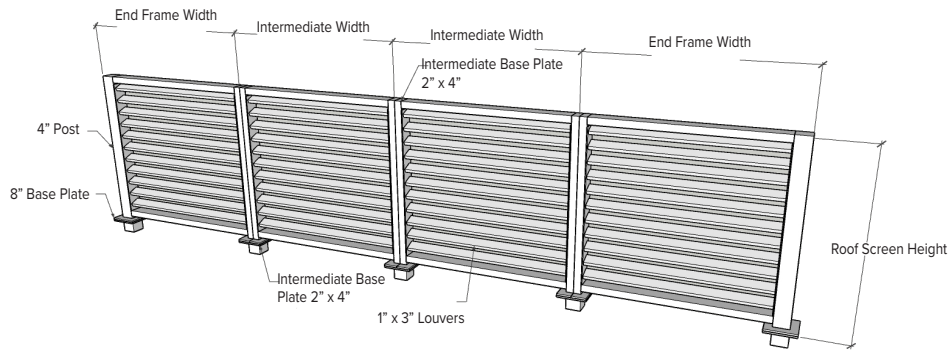

HOLLYWOOD

SCREEN SYSTEM

The Hollywood system is an effective way to obscure rooftop equipment, or to use as a decorative wall panel for added curb appeal on any property. These aluminum constructed systems are offered with multiple cladding options and can be applied in multiple orientations and angles to achieve a custom appearance. The Hollywood system is a great way to add a finishing touch.

ROOF SCREEN DETAIL

CLADDING OPTIONS

Louvers

Corrugated Panels

LIGHTING OPTIONS

DETAIL Z - TYP Z-BLADE ATTACHMENT DETAIL

Different color options are available. Contact a sales team member for more information.

LOUVERED WALL PANELS

LOUVERED WALL PANEL EXAMPLE

WALL SCREENS

GREEN SCREENS

PRIVACY SCREENS