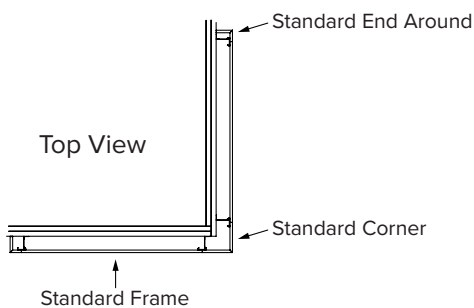

LOUVERED WALL PANEL EXAMPLE