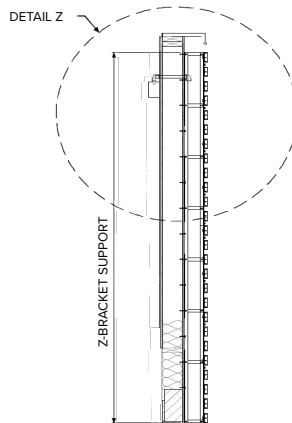

ROOF SCREEN DETAIL

CLADDING OPTIONS

Louvers

Corrugated Panels

LIGHTING OPTIONS

DETAIL Z - TYP Z-BLADE ATTACHMENT DETAIL

Different color options are available. Contact a sales team member for more information.