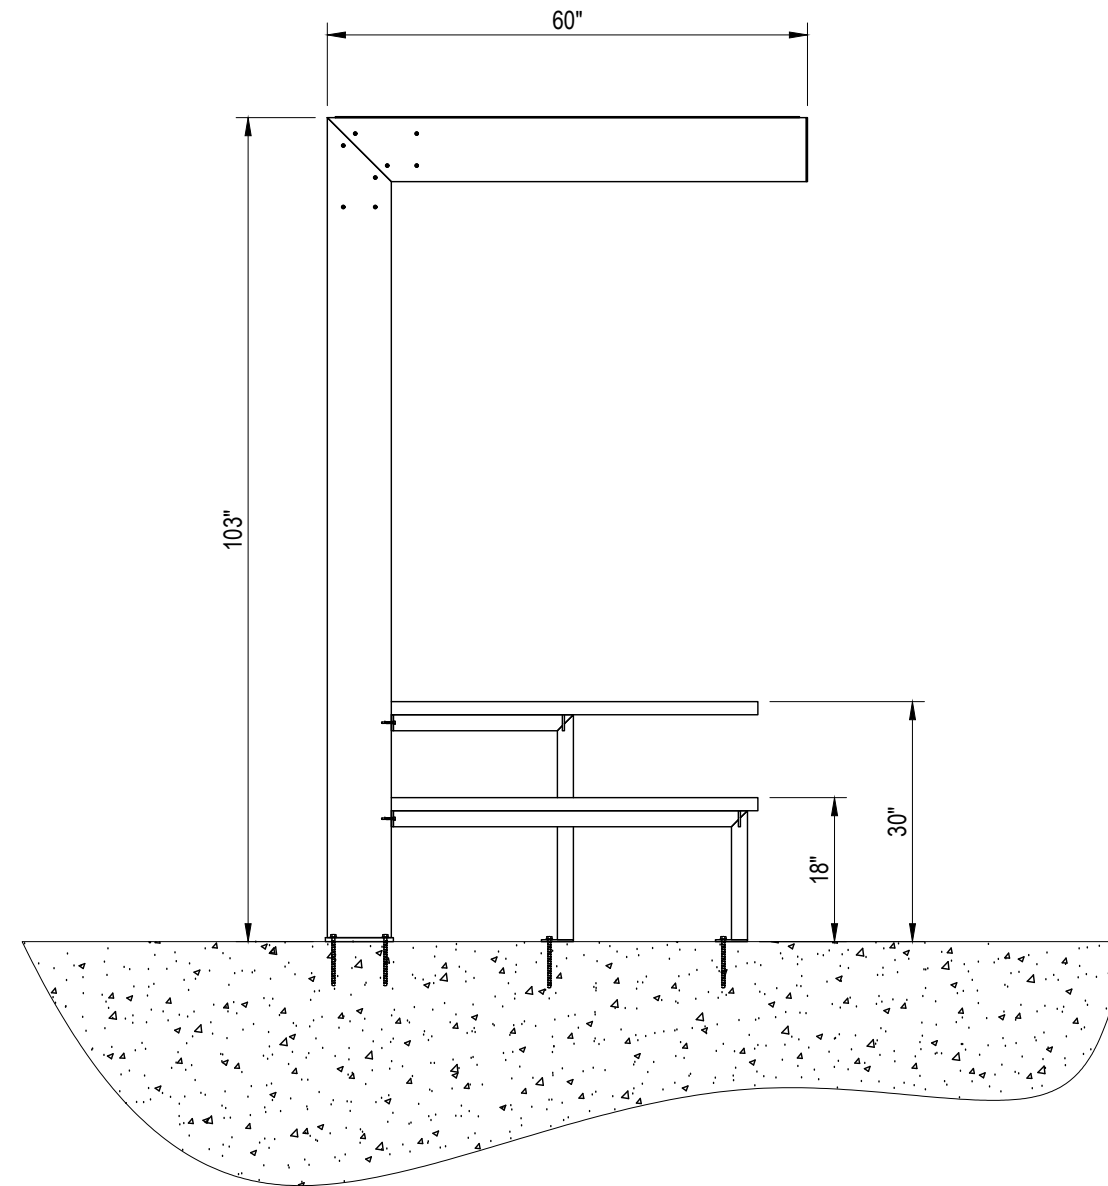

TYPICAL INSTALL

FINAL ASSEMBLY

PROJECT NAME: CALIFORNIA SHADED TABLE (DOUBLE)

DRAWING NAME: TYPICAL INSTALL ASSEMBLY

CUSTOMER: STARBUCKS

REV	DATE	BY	DESCRIPTION
	06/30/20	PDB	INITIAL DESIGN

SHIPPING ADDRESS:
N/A

CONTRACTOR:
N/A

CONTACT: N/A
 PHONE#: N/A
 CELL#: N/A

DWN BY: PDB	CHK BY: --	ENG. BY:
----------------	---------------	----------

SCALE: 1/2"=1'-0"

SHT. NO: **I-1.00**