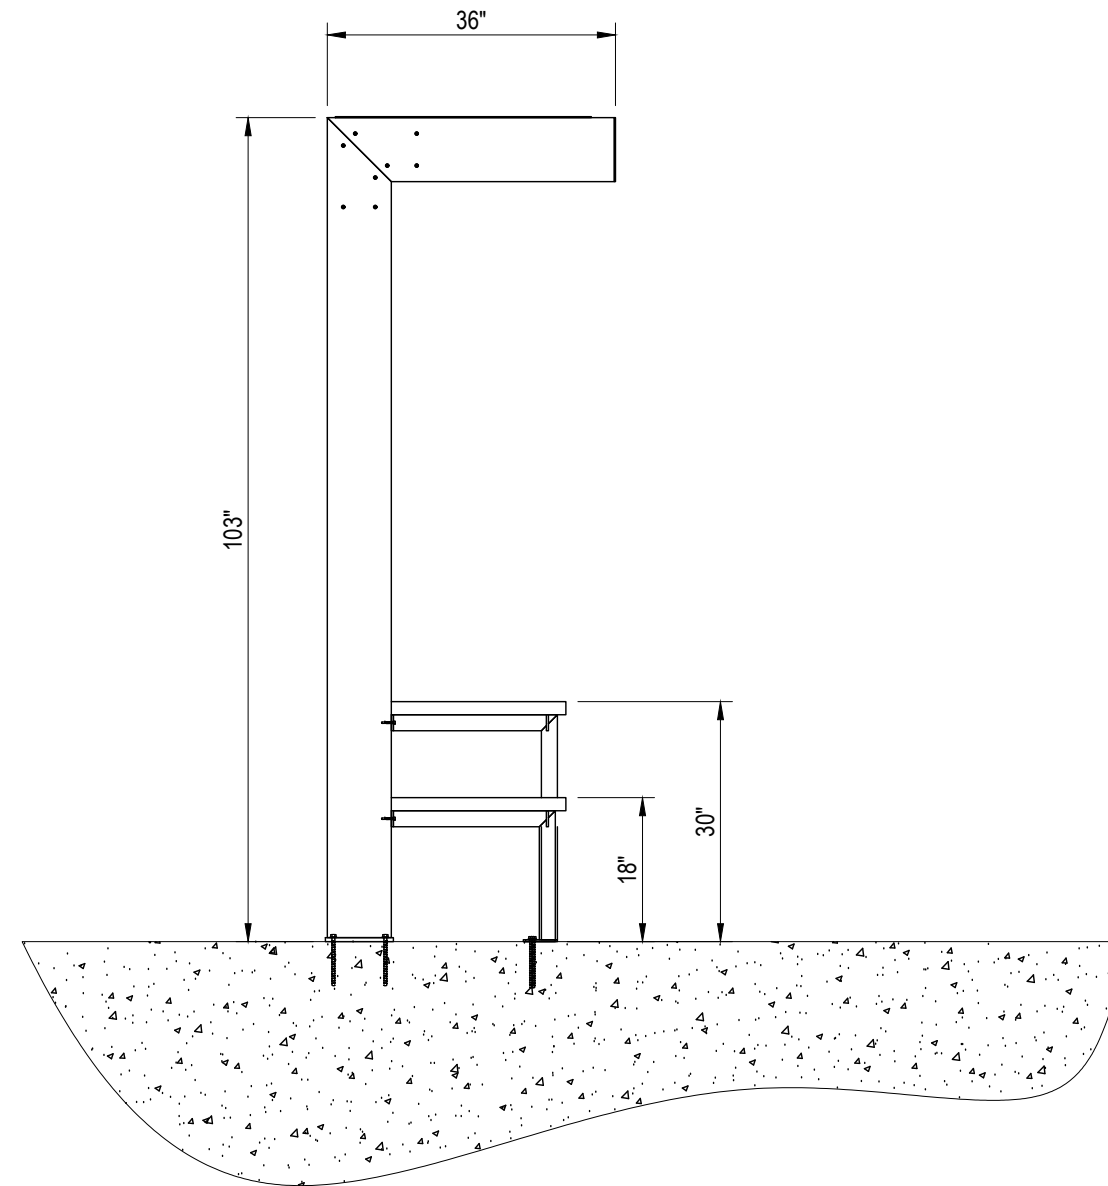

TYPICAL INSTALL

FINAL ASSEMBLY

PROJECT NAME: CALIFORNIA SHADED TABLE (SINGLE)

DRAWING NAME: TYPICAL INSTALL ASSEMBLY

CUSTOMER: STARBUCKS

REV	DATE	BY	DESCRIPTION
	06/30/20	PDB	INITIAL DESIGN

SHIPPING ADDRESS:
N/A

CONTRACTOR:
N/A

CONTACT: N/A
 PHONE#: N/A
 CELL#: N/A

DWN BY: PDB	CHK BY: --	ENG. BY:
----------------	---------------	----------

SCALE: 1/2"=1'-0"

SHT. NO:
1-1.00